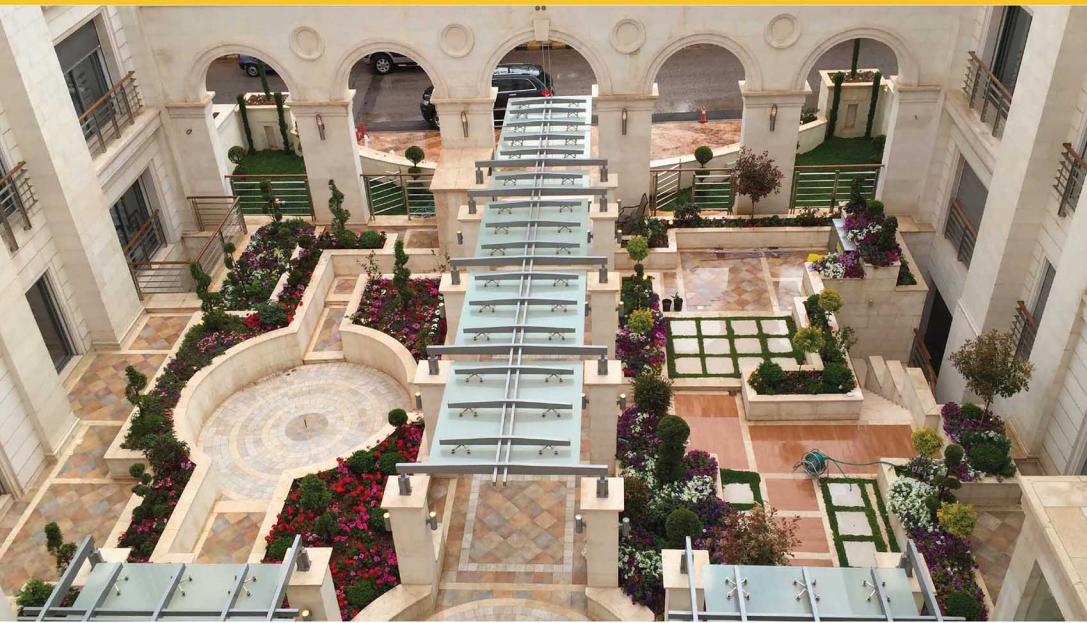

“**Home Automation** works carried out at The Palace Residences **increased the value** of each property by **30%**”.